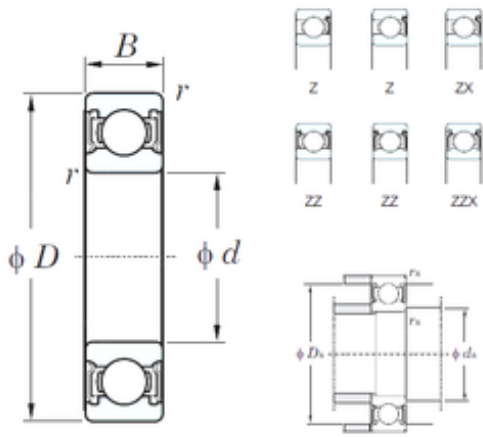

## 15 mm x 35 mm x 11 mm KOYO 6202z Bearing

Bearing No. 6202z

|                               |                          |
|-------------------------------|--------------------------|
| Size                          | 15x35x11 mm              |
| Bore Diameter                 | 15 mm                    |
| Outer Diameter                | 35 mm                    |
| Width                         | 11 mm                    |
| d                             | 15 mm                    |
| D                             | 35 mm                    |
| B                             | 11 mm                    |
| C                             | 11 mm                    |
| r min.                        | 0,6 mm                   |
| da min.                       | 19 mm                    |
| da max                        | 19,5 mm                  |
| Da max.                       | 31 mm                    |
| ra max.                       | 0,6 mm                   |
| Weight                        | 0,045 Kg                 |
| Basic dynamic load rating (C) | 7,65 kN                  |
| Basic static load rating (C0) | 3,75 kN                  |
| (Grease) Lubrication Speed    | 20000 r/min              |
| (Oil) Lubrication Speed       | 24000 r/min              |
| Category                      | Single Row Ball Bearings |
| Inventory                     | 0.0                      |
| Manufacturer Name             | KOYO                     |
| Minimum Buy Quantity          | N/A                      |
| Weight / Kilogram             | 0.047                    |
| Product Group                 | B00308                   |
| Enclosure                     | 1 Metal Shield           |
| Precision Class               | ABEC 1   ISO P0          |